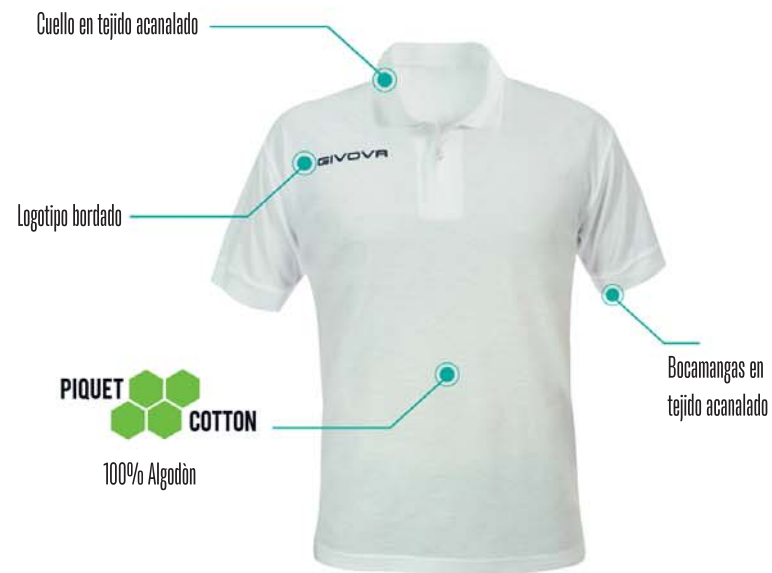

POLO SUMMER BABY

Art. MA005BABY

DISPONIBILE
AVAILABLE
DISPONIBILE
DISPONIBILE

5

ANNI
YEARS
ANS
AÑOS