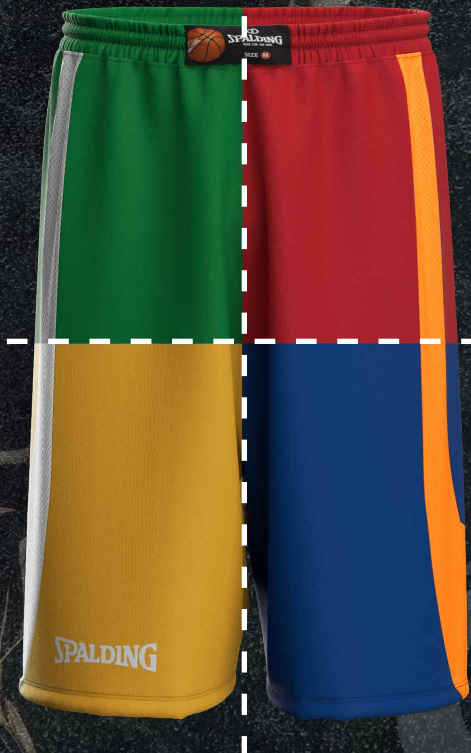

ADJUST THE COLORS OF THE LINES

CHOOSE THE COLOR