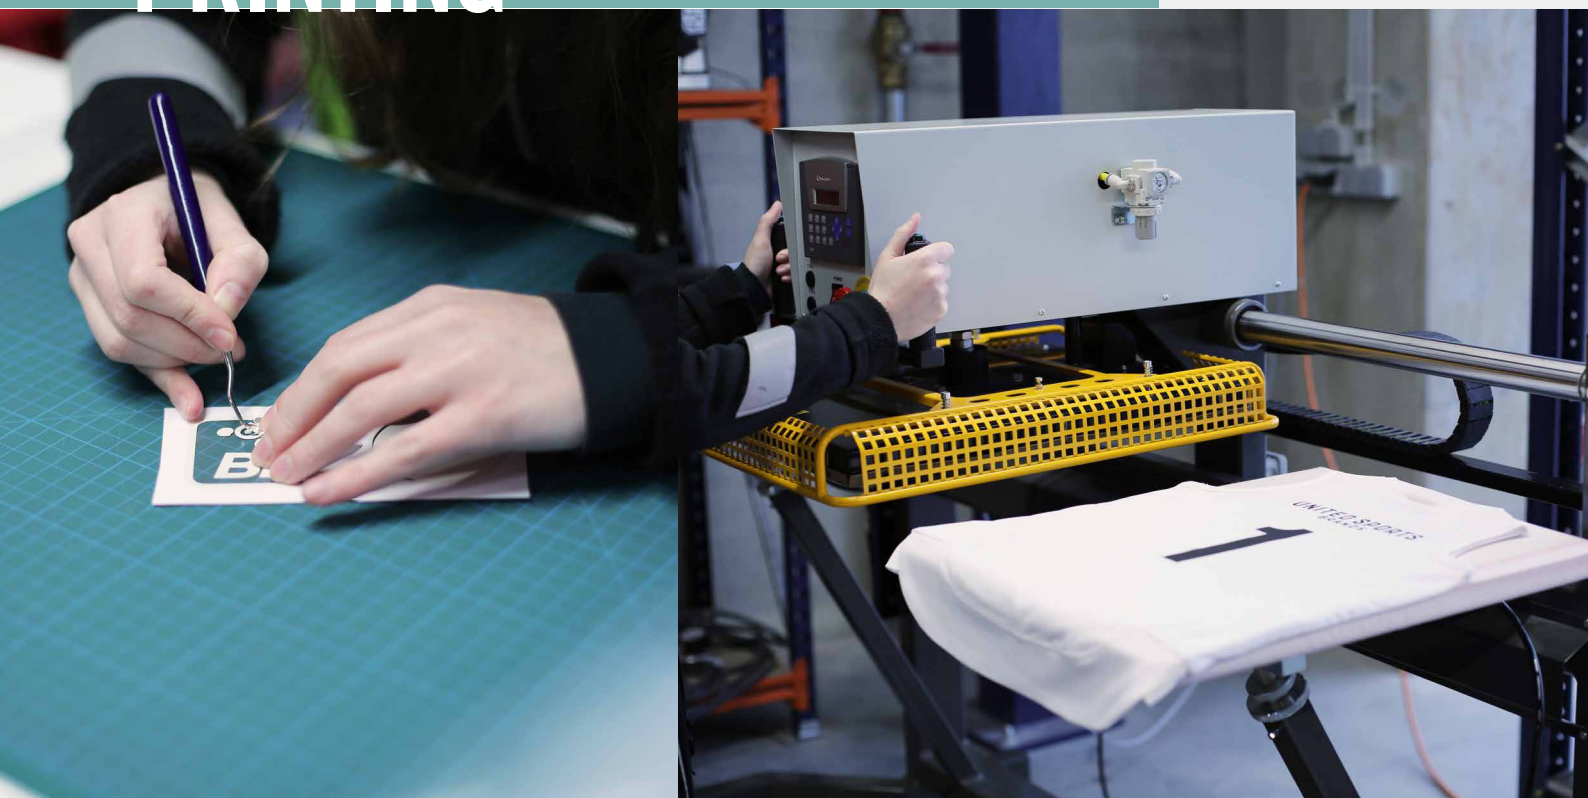

PRINTING

WE CUSTOMIZE YOUR ORDERED PRODUCT, JUST SEND US YOUR TEAM ROSTER AND WE DO THE PRINTING

Customization	Plotter 1c / Per piece	Plotter 2-4c / Per piece
Number/Initials small (H10cm)	€ 2,00	€ 2,50
Number big (H20cm)	€ 3,00	€ 3,50
Name in arch (MAX H7,5cm)	€ 4,00	€ 4,50
Nom/Club (H MAX-7,5cm)	€ 4,50	€ 5,00
Club/Sponsor Logo small (MAX B10cm)	€ 4,00	€ 5,00
Club/Sponsor Logo big (MAX B28)	€ 6,00	€ 7,50
Vectorizing/Design Logos	€ 30,00	/
Special badges, sizes etc. on request	/	/

WE WILL PRINT YOUR JERSEYS ACCORDING TO YOUR INDIVIDUAL REQUESTS

From monochrome woven chest and back numbers to club, individual, and player names, up through multiColored logo and sponsors letterings.

FIND OUT MORE
ON OUR WEBSITE:

Spalding reserve the right to amend product design and specification without prior notice.
Subject to alteration.
Errors and misprints excepted.

Date: June 2024