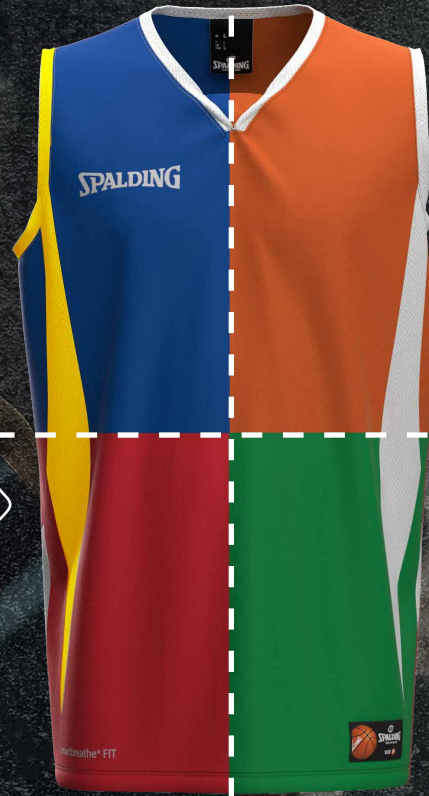

CUSTOMIZE THE NECKLINE