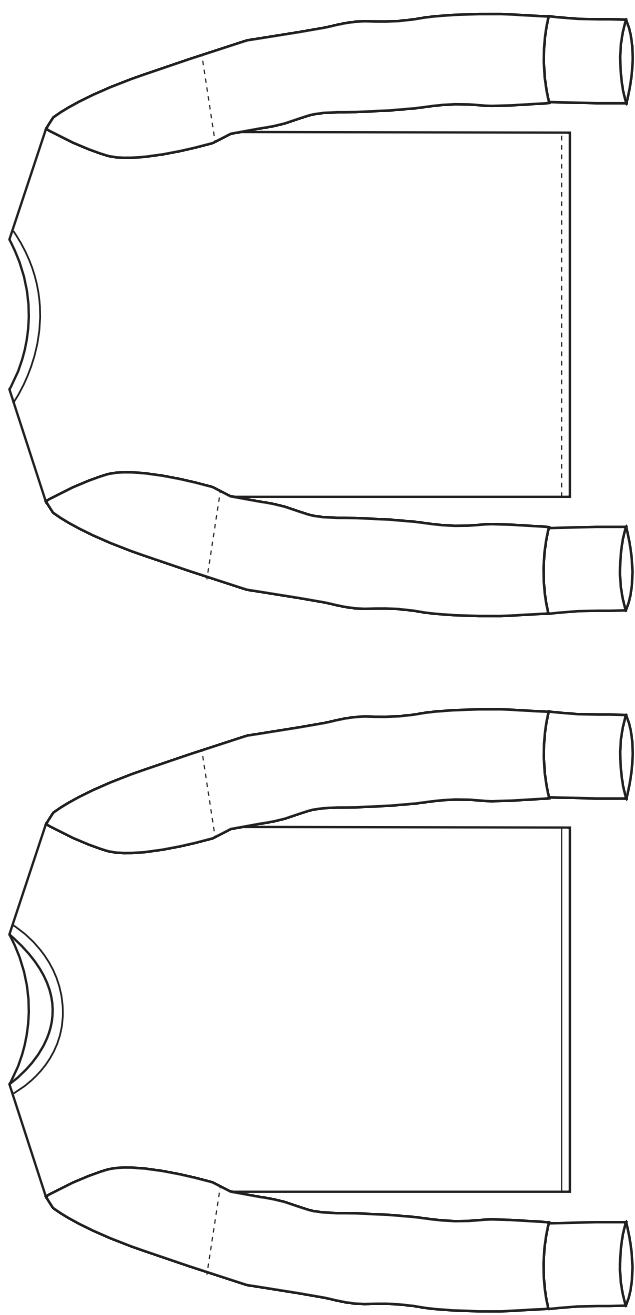

PRINT ORDER: SHIRT/ T-SHIRT

CUSTOMER:
TEAM:

DESCRIPTION ITEM:

SKU:

COLOR:

ADD LOGOS YES/NO

1	ONE COLOR:..... SMALL (10cm) ☐ LARGE (28cm) ☐	MULTI COLOR SMALL ☐ LARGE ☐
2	ONE COLOR:..... SMALL ☐ LARGE ☐	MULTI COLOR SMALL ☐ LARGE ☐
3	ONE COLOR:..... SMALL ☐ LARGE ☐	MULTI COLOR: SMALL ☐ LARGE ☐

ADD NAME YES/NO

COLOR:..... ☐

STRAIGHT ☐ ARCHED ☐

CHOOSE FONT:.....

ADD NUMBER/INITIALS YES/NO

COLOR:	MULTI COLOR ☐
SMALL (Front 10cm) ☐	LARGE (Back 20cm) ☐

CHOOSE FONT:.....

FONTS FOR NAMES/NUMBERS

OR CUSTOMER SUPPLIED

- 1 **ABCDEFG-123456789**
  BBANS REGIE BOLD
- 2 **ABCDEFG-123456789**
  ITC AVANT GARDE GOTHIC STD BOLD
- 3 **ABCDEFG-123456789**
  HELMHELD BOLD ITALIC
- 4 **ABCDEFG-123456789**
  AMERICAN CAPTAIN REGULAR
- 5 **ABCDEFG-123456789**
  MY FONT REGULAR

FRONT

BACK

SPECIAL REQUEST: